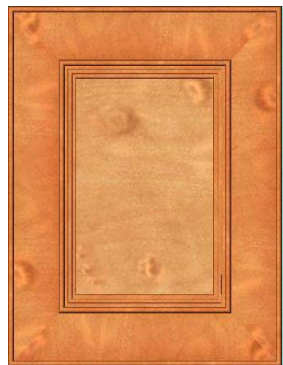

Slab DF w/profile

Slab DF

Glass Open Frame

Glass w/6 mullions

Glass Car. Arch. top

Glass Roman Arch

Glass Car. Arch 4M.

Victoria Miter RP

Victoria Miter FP

Double Bead Miter FP

PVC Roman Arch

PVC Sq. Corner